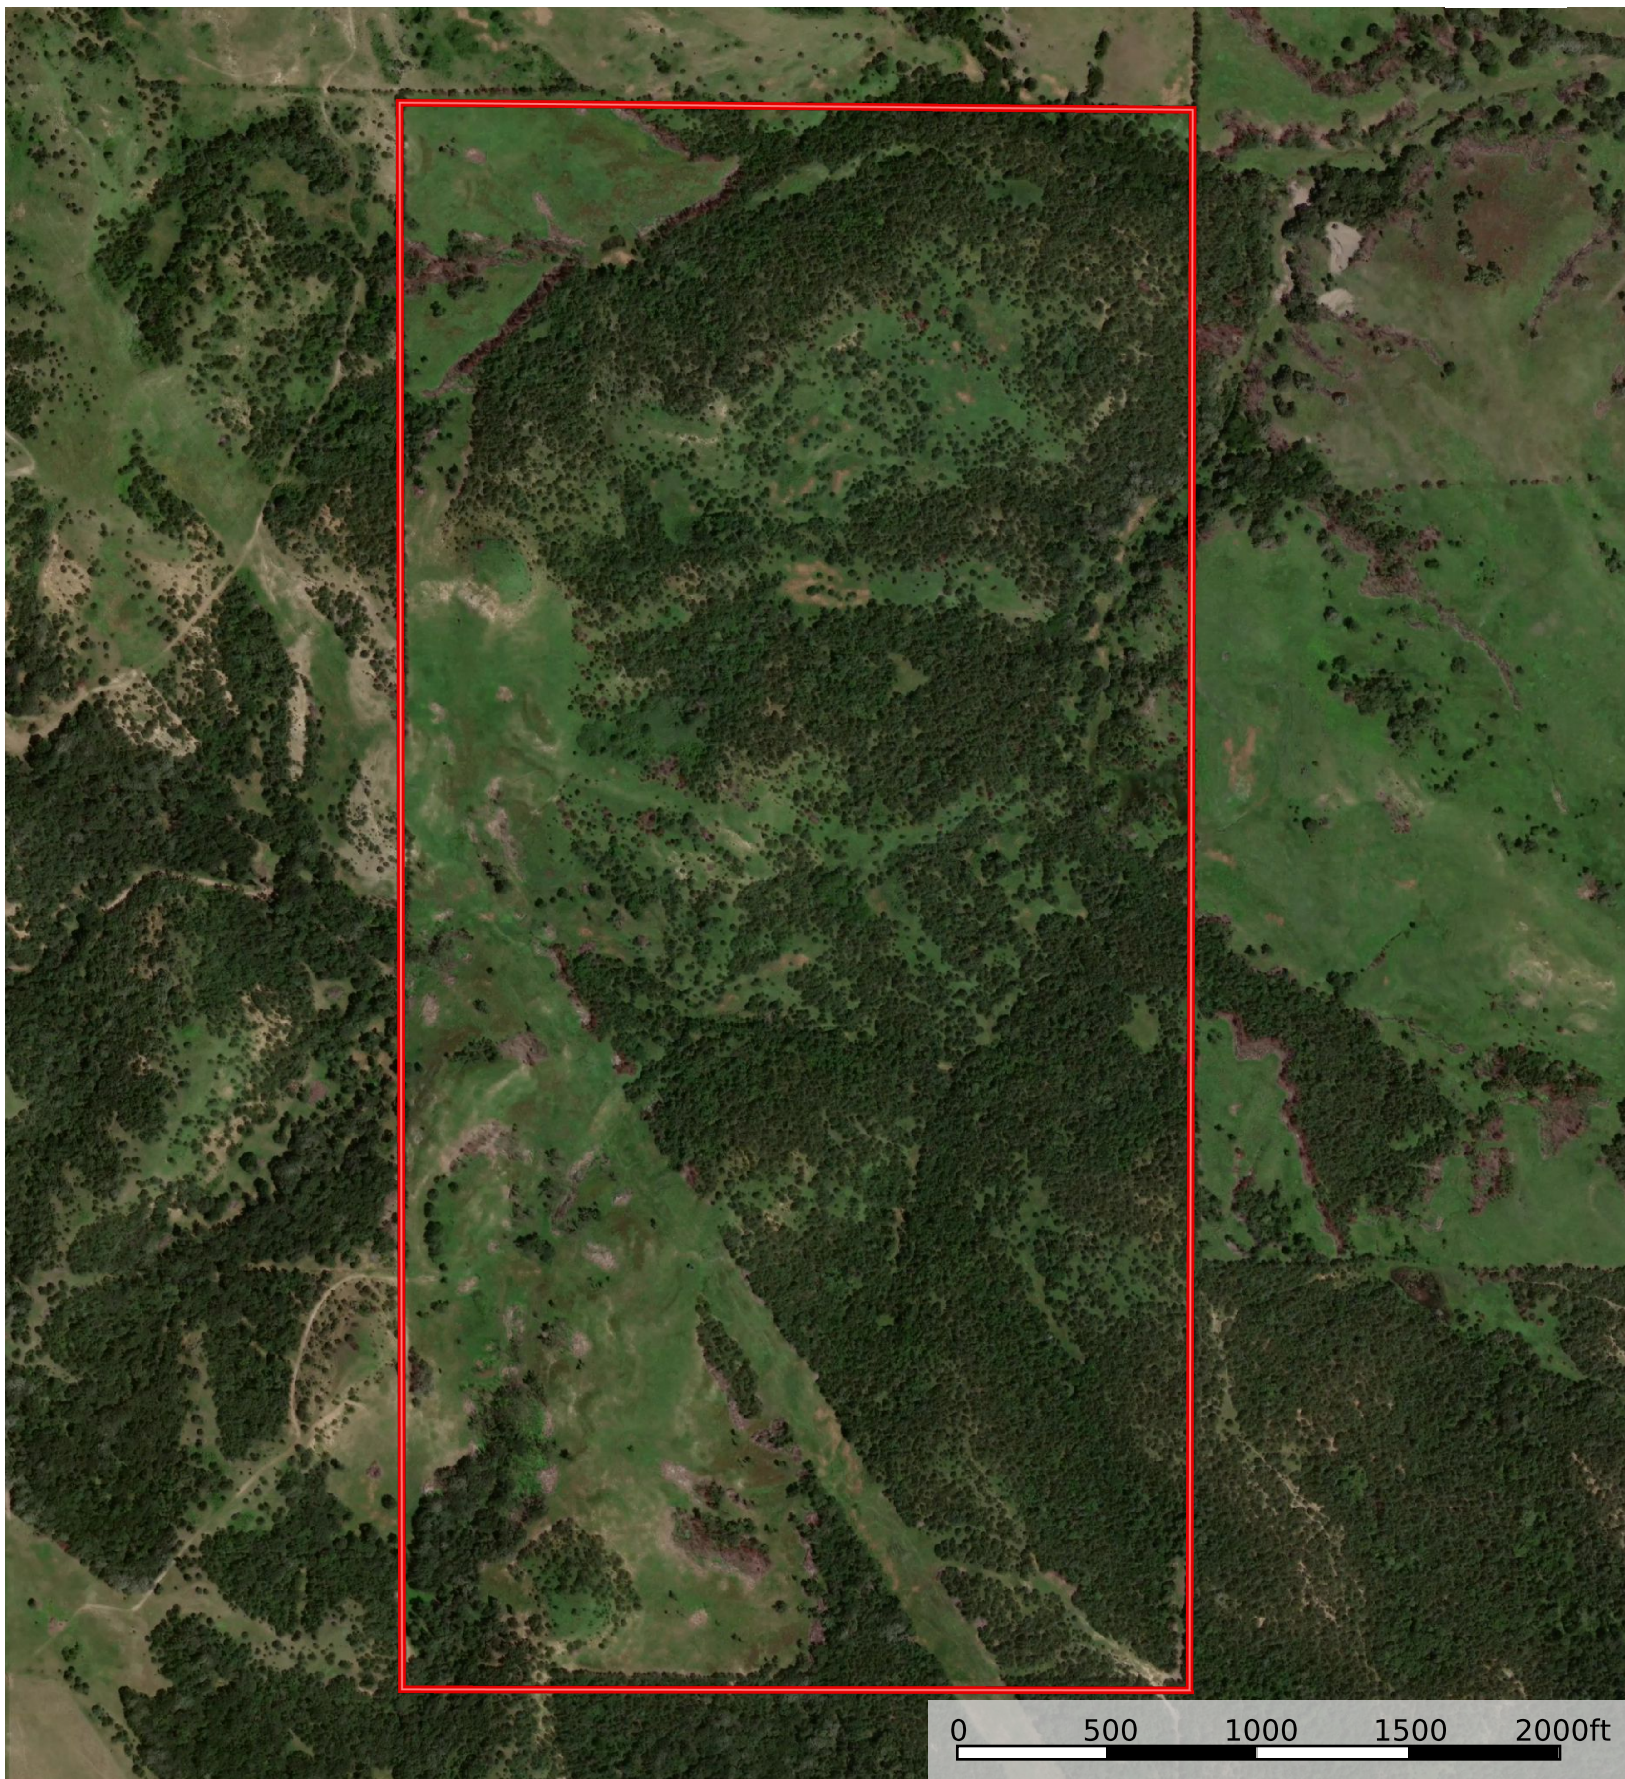

320 +/- acres Boyd County, NE
Nebraska, AC +/-

0 500 1000 1500 2000ft

 Boundary

Stacey Stracke

 The information contained herein was obtained from sources deemed to be reliable. Land id™ Services makes no warranties or guarantees as to the completeness or accuracy thereof.